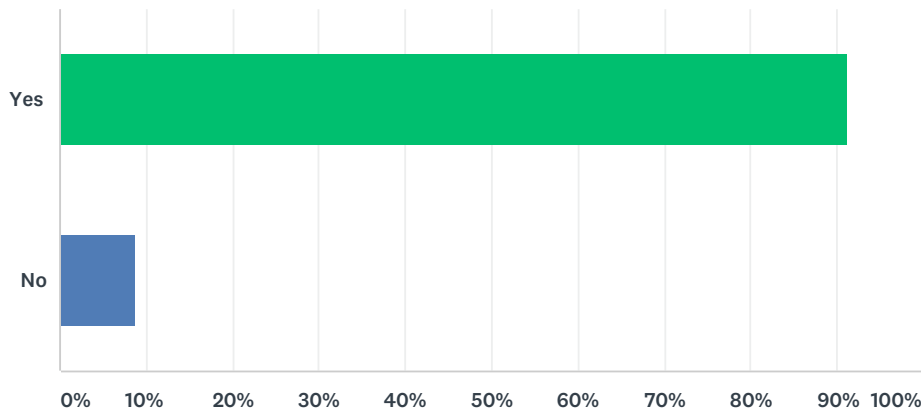

Q4 If there was a move to revert back to running the Women's race with another category, would you still compete?

Answered: 23 Skipped: 0

ANSWER CHOICES	RESPONSES	
Yes	91.30%	21
No	8.70%	2
TOTAL		23